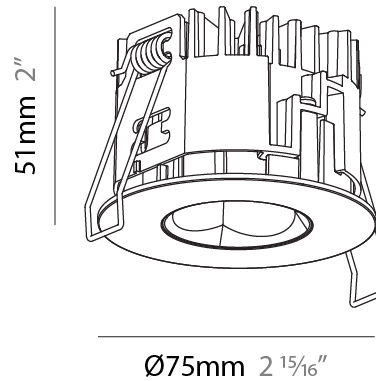

GENERAL

Series: Oiko Pro Round
Subseries: Oiko Pro Round Fixed
Partner: Prolicht
Division: Architectural
Installation: Recessed
Product Type: Downlight
Mounting Location: Ceiling
Light Distribution: Direct

PHYSICAL

Aperture Sizes - Downlights: 1"
Shape: Round
Diameter (mm): 75
Diameter (in): 2 15/16
Height (mm): 51
Height (in): 2
Ceiling Thickness (mm): 1 - 25
Ceiling Thickness (in): 1/16 - 1 3/16
Min. Recessing Depth (mm): 55
Min. Recessing Depth (in): 2 3/16
Diffuser: Lens Pack - Spread Lens / Linear Spread Lens / Honeycomb Louver
Fixture Finish: SSR / BKV / CWI / CRY / HAB / UFT / ITA / RUA / FTG / MYG / LOD / PUS / FRO / FUP / KIA / POP / BLS / SPG / MEY / GOH / CHC / COM / ABZ / JAG / OBR / MOS / ROR
Fixture Material: Aluminum Die Cast
Cut-out Measurements: 68mm / 2 11/16" Diameter

ELECTRICAL

Lamp Type: LED (Zhaga Standard)
Input Wattage (W): 14
Total Output Wattage (W): 12.7
Dimming: Dali Dimming
Driver Included: No
Driver Location: Recessed Housing
Driver Type: Constant Current - Universal (120Vac only for DALI driver)
Driver Class: Class 2
Input Voltage (V): 120 - 277
Constant Current (MA): 700

LED

Color Temperature (°K): 2700-6500 Tunable White
Max. Delivered Lumen (lm): 1240
Nominal Lumen (lm): 1460
CRI: >93 CRI
Lamp Life (hrs): 50000
Special LEDs offerings: Tunable White

OPTICAL

Reflector: 52
Adjustability: Fixed

RATINGS AND CERTIFICATIONS

Certified By: Certified for North American Standards
IP rating: IP20