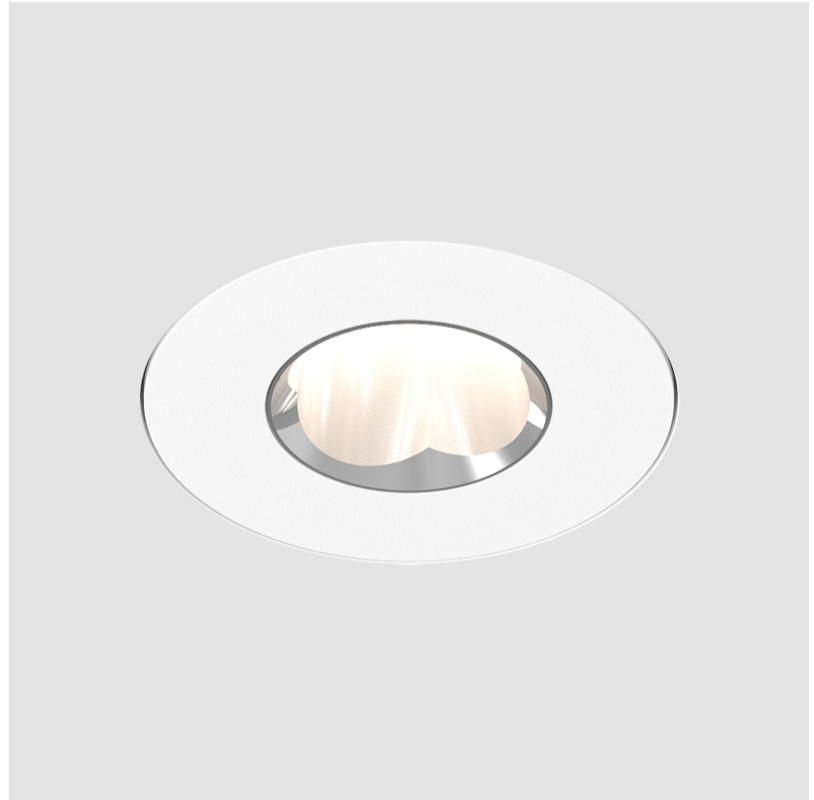

PHYSICAL

Aperture Sizes - Downlights: 1"
Shape: Round
Diameter (mm): 75
Diameter (in): 2 15/16
Height (mm): 51
Height (in): 2
Ceiling Thickness (mm): 10 / 12.5 / 15 / 25
Ceiling Thickness (in): 3/8 or 1/2 or 9/16 or 1
Min. Recessing Depth (mm): 55
Min. Recessing Depth (in): 2 3/16
Diffuser: Lens Pack - Spread Lens / Linear Spread Lens / Honeycomb Louver
Fixture Finish: SSR / BKV / CWI / CRY / HAB / UFT / ITA / RUA / FTG / MYG / LOD / PUS / FRO / FUP / KIA / POP / BLS / SPG / MEY / GOH / CHC / COM / ABZ / JAG / OBR / MOS / ROR
Fixture Material: Aluminum Die Cast
Cut-out Measurements: 86mm / 2 11/16" Diameter

ELECTRICAL

Lamp Type: LED (Zhaga Standard)
Input Wattage (W): 14
Total Output Wattage (W): 12.7
Dimming: Dali Dimming
Driver Included: No
Driver Location: Recessed Housing
Driver Type: Constant Current - Universal (120Vac only for DALI driver)
Driver Class: Class 2
Input Voltage (V): 120 - 277
Constant Current (MA): 700

LED

Color Temperature (°K): 2700-6500 Tunable White
Max. Delivered Lumen (lm): 1240
Nominal Lumen (lm): 1460
CRI: >90 CRI
Lamp Life (hrs): 50000
Special LEDs offerings: Tunable White

OPTICAL

Reflector: 52
Adjustability: Fixed

RATINGS AND CERTIFICATIONS

Certified By: Certified for North American Standards
IP rating: IP20