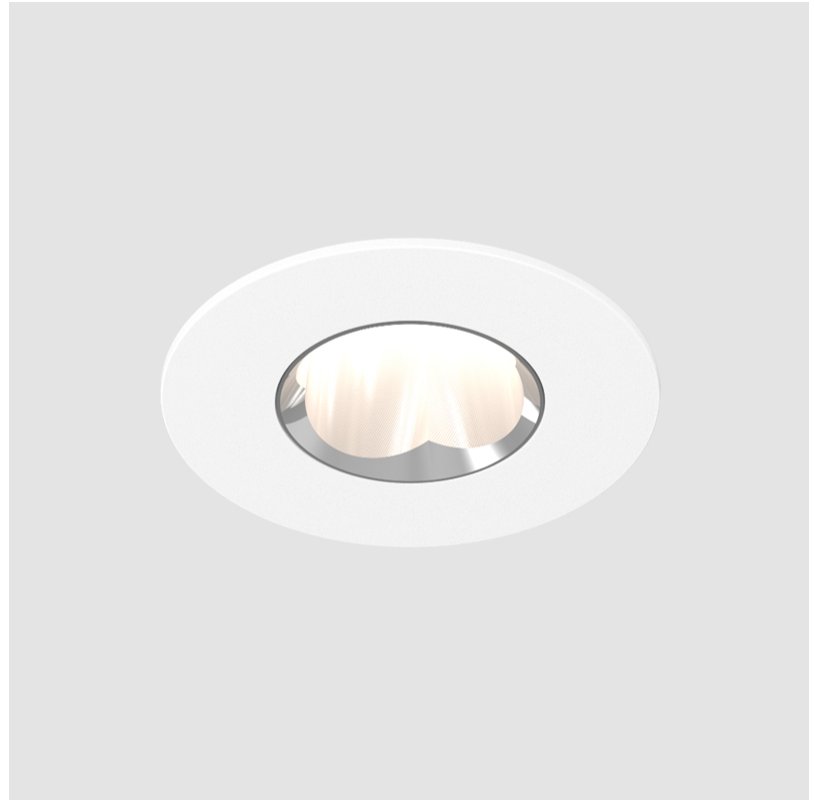

GENERAL

Series: Oiko Pro Round
Subseries: Oiko Pro Round Fixed
Partner: Prolicht
Division: Architectural
Installation: Recessed
Product Type: Downlight
Mounting Location: Ceiling
Light Distribution: Direct

PHYSICAL

Aperture Sizes - Downlights: 1"
Shape: Round
Diameter (mm): 75
Diameter (in): 2 15/16
Height (mm): 51
Height (in): 2
Ceiling Thickness (mm): 1 - 25
Ceiling Thickness (in): 1/16 - 1 3/16
Min. Recessing Depth (mm): 55
Min. Recessing Depth (in): 2 3/16
Diffuser: Lens Pack - Spread Lens / Linear Spread Lens / Honeycomb Louver
Fixture Finish: SSR / BKV / CWI / CRY / HAB / UFT / ITA / RUA / FTG / MYG / LOD / PUS / FRO / FUP / KIA / POP / BLS / SPG / MEY / GOH / CHC / COM / ABZ / JAG / OBR / MOS / ROR
Fixture Material: Aluminum Die Cast
Cut-out Measurements: 68mm / 2 11/16" Diameter

ELECTRICAL

Lamp Type: LED (Zhaga Standard)
Input Wattage (W): 14
Total Output Wattage (W): 12.7
Dimming: Dali Dimming
Driver Included: No
Driver Location: Recessed Housing
Driver Type: Constant Current - Universal (120Vac only for DALI driver)
Driver Class: Class 2
Input Voltage (V): 120 - 277
Constant Current (MA): 700

LED

Color Temperature (°K): 2700-6500 Tunable White
Max. Delivered Lumen (lm): 1240
Nominal Lumen (lm): 1460
CRI: >93 CRI
Lamp Life (hrs): 50000
Special LEDs offerings: Tunable White

OPTICAL

Reflector: 52
Adjustability: Fixed

RATINGS AND CERTIFICATIONS

Certified By: Certified for North American Standards
IP rating: IP20