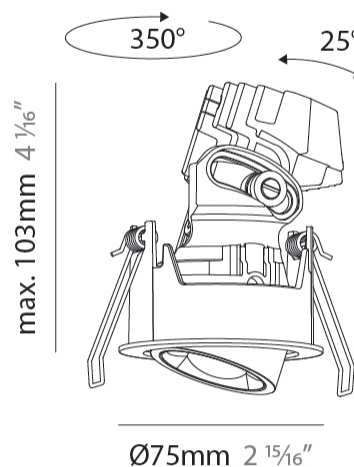

PHYSICAL

Aperture Sizes - Downlights: 1"
Shape: Round
Diameter (mm): 75
Diameter (in): 2 15/16
Height (mm): 103
Height (in): 4 1/16
Ceiling Thickness (mm): 1 - 25
Ceiling Thickness (in): 1/16 - 1 3/16
Min. Recessing Depth (mm): 115
Min. Recessing Depth (in): 4 1/2
Diffuser: Lens Pack - Spread Lens / Linear Spread Lens / Honeycomb Louver
Fixture Finish: SSR / BKV / CWI / CRY / HAB / UFT / ITA / RUA / FTG / MYG / LOD / PUS / FRO / FUP / KIA / POP / BLS / SPG / MEY / GOH / CHC / COM / ABZ / JAG / OBR / MOS / ROR
Fixture Material: Aluminum Die Cast
Cut-out Measurements: D. - 68mm / 2 11/16"

ELECTRICAL

Lamp Type: LED (Zhaga Standard)
Input Wattage (W): 14
Total Output Wattage (W): 12.7
Dimming: Dali Dimming
Driver Included: No
Driver Location: Remote
Driver Type: Constant Current - Universal (120Vac only for DALI driver)
Driver Class: Class 2
Input Voltage (V): 120 - 277
Constant Current (MA): 700

LED

Number of LEDs: 1
Color Temperature (°K): 2700-6500 Tunable White
Max. Delivered Lumen (lm): 1054 - 1240
Nominal Lumen (lm): 1242 - 1460
CRI: >90 CRI
Lamp Life (hrs): 50000
Special LEDs offerings: Tunable White

OPTICAL

Reflector: 52

RATINGS AND CERTIFICATIONS

Certified By: Certified for North American Standards
IP rating: IP20