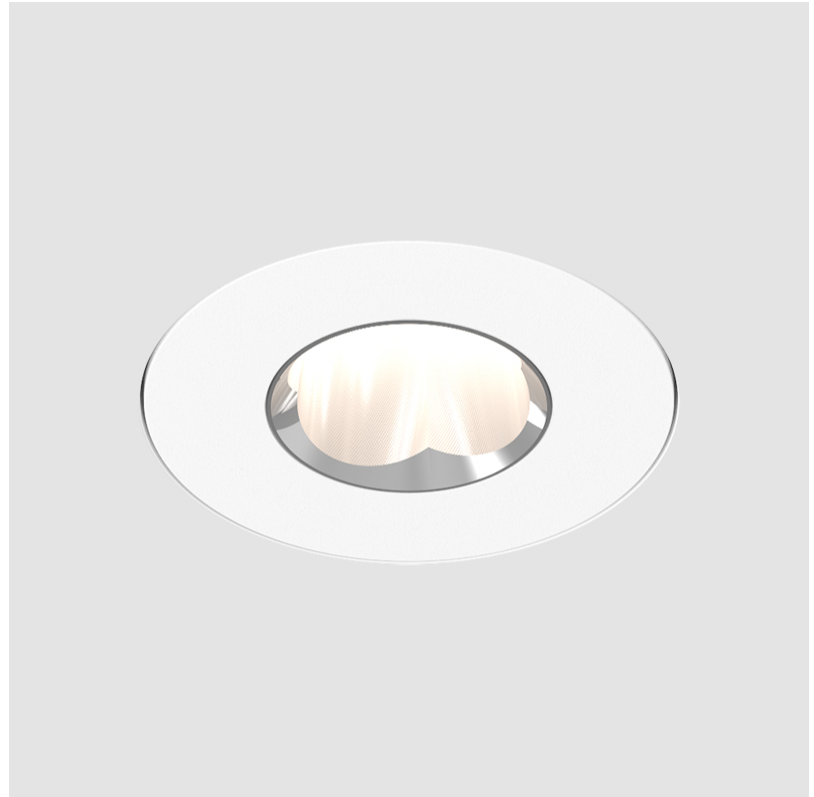

PHYSICAL

Aperture Sizes - Downlights: 1"
Shape: Round
Diameter (mm): 75
Diameter (in): 2 ¹⁵/₁₆
Height (mm): 43
Height (in): 1 ¹¹/₁₆
Ceiling Thickness (mm): 10 / 12.5 / 15 / 25
Ceiling Thickness (in): 3/8 or 1/2 or 9/16 or 1
Min. Recessing Depth (mm): 50
Min. Recessing Depth (in): 1 ¹⁵/₁₆
Diffuser: Lens Pack - Spread Lens / Linear Spread Lens / Honeycomb Louver
Fixture Finish: SSR / BKV / CWI / CRY / HAB / UFT / ITA / RUA / FTG / MYG / LOD / PUS / FRO / FUP / KIA / POP / BLS / SPG / MEY / GOH / CHC / COM / ABZ / JAG / OBR / MOS / ROR
Fixture Material: Aluminum Die Cast
Cut-out Measurements: 86mm / 2 11/16" Diameter

ELECTRICAL

Lamp Type: LED (Zhaga Standard)
Input Wattage (W): 14
Total Output Wattage (W): 12.7
Dimming: Dali Dimming
Driver Included: No
Driver Location: Recessed Housing
Driver Type: Constant Current - Universal (120Vac only for DALI driver)
Driver Class: Class 2
Input Voltage (V): 120 - 277
Constant Current (MA): 700

LED

Color Temperature (°K): 2700-6500 Tunable White
Max. Delivered Lumen (lm): 1381
Nominal Lumen (lm): 1460
CRI: >90 CRI
Lamp Life (hrs): 50000
Special LEDs offerings: Tunable White

OPTICAL

Reflector°: 62
Adjustability: Fixed

RATINGS AND CERTIFICATIONS

Certified By: Certified for North American Standards
IP rating: IP20