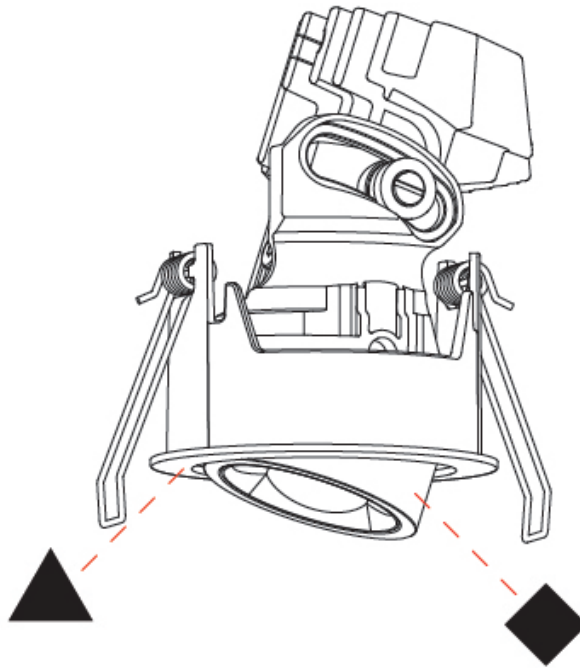

## OIKO PRO ROUND ADJUSTABLE RECESSED

A35855-

PROJECT \_\_\_\_\_

TYPE \_\_\_\_\_

SPECIFIER \_\_\_\_\_

QUANTITY \_\_\_\_\_

DATE \_\_\_\_\_

A