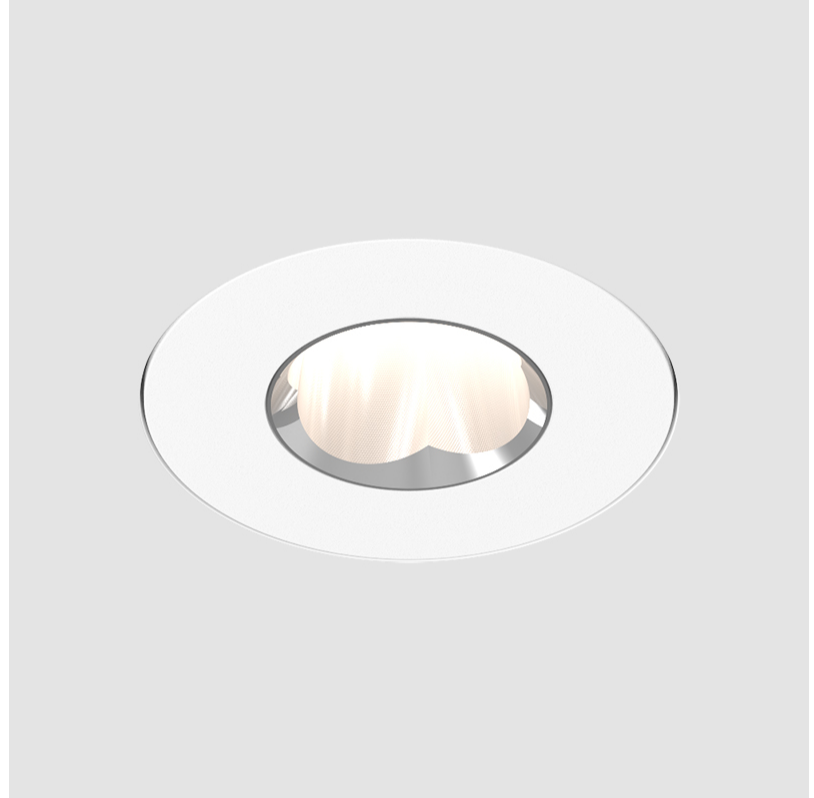

PHYSICAL

Aperture Sizes - Downlights: 1"
Shape: Round
Diameter (mm): 75
Diameter (in): 2 ¹⁵/₁₆
Height (mm): 65
Height (in): 2 ⁹/₁₆
Ceiling Thickness (mm): 10 / 12.5 / 15 / 25
Ceiling Thickness (in): 3/8 or 1/2 or 9/16 or 1
Min. Recessing Depth (mm): 70
Min. Recessing Depth (in): 2 ³/₄
Diffuser: Lens Pack - Spread Lens / Linear Spread Lens / Honeycomb Louver
Fixture Finish: SSR / BKV / CWI / CRY / HAB / UFT / ITA / RUA / FTG / MYG / LOD / PUS / FRO / FUP / KIA / POP / BLS / SPG / MEY / GOH / CHC / COM / ABZ / JAG / OBR / MOS / ROR
Fixture Material: Aluminum Die Cast
Cut-out Measurements: 86mm / 2 11/16" Diameter

ELECTRICAL

Lamp Type: LED (Zhaga Standard)
Input Wattage (W): 14
Total Output Wattage (W): 12.7
Dimming: Dali Dimming
Driver Included: No
Driver Location: Recessed Housing
Driver Type: Constant Current - Universal (120Vac only for DALI driver)
Driver Class: Class 2
Input Voltage (V): 120 - 277
Constant Current (MA): 700

LED

Color Temperature (°K): 2700-6500 Tunable White
Max. Delivered Lumen (lm): 1129
Nominal Lumen (lm): 1460
CRI: >90 CRI
Lamp Life (hrs): 50000
Special LEDs offerings: Tunable White

OPTICAL

Reflector°: 36
Adjustability: Fixed

RATINGS AND CERTIFICATIONS

Certified By: Certified for North American Standards
IP rating: IP20