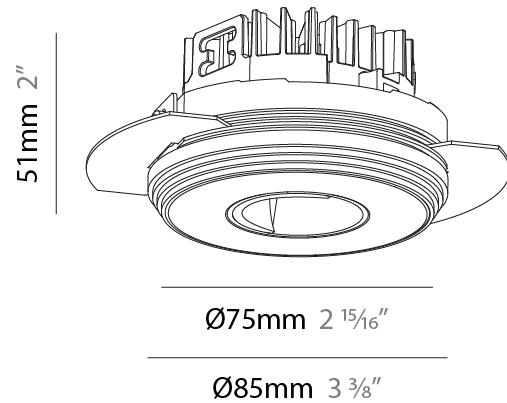

GENERAL

Series: Oiko Pro Round
Subseries: Oiko Pro Round Wallwash
Partner: Prolicht
Division: Architectural
Installation: Trimless
Product Type: Wallwash
Mounting Location: Ceiling
Light Distribution: Direct

PHYSICAL

Shape: Round
Diameter (mm): 75
Diameter (in): 2 ¹⁵/₁₆
Height (mm): 51
Height (in): 2
Ceiling Thickness (mm): 1 - 25
Ceiling Thickness (in): 1/16 - 1 3/16
Min. Recessing Depth (mm): 55
Min. Recessing Depth (in): 2 ³/₁₆
Fixture Finish: [SSR / BKV / CWI / KIA / POP / BLS / SPG / MEY / GOH / CHC / COM / ABZ / JAG / OBR / MOS / ROR](#)
Fixture Material: Aluminum Die Cast
Cut-out Measurements: 86mm / 3 3/8" Diameter

ELECTRICAL

Lamp Type: LED (Zhaga Standard)
Input Wattage (W): 14
Total Output Wattage (W): 12.7
Dimming: Dali Dimming
Driver Included: No
Driver Location: Recessed Housing
Driver Type: Constant Current - Universal (120Vac only for DALI driver)
Driver Class: Class 2
Input Voltage (V): 120 - 277
Constant Current (MA): 700

LED

Color Temperature (°K): 2700-6500 Tunable White
Max. Delivered Lumen (lm): 1040 - 1216
Nominal Lumen (lm): 1242 - 1460
CRI: >93 CRI
Lamp Life (hrs): 50000
Special LEDs offerings: Tunable White

OPTICAL

Adjustability: Fixed

RATINGS AND CERTIFICATIONS

Certified By: Certified for North American Standards
IP rating: IP20